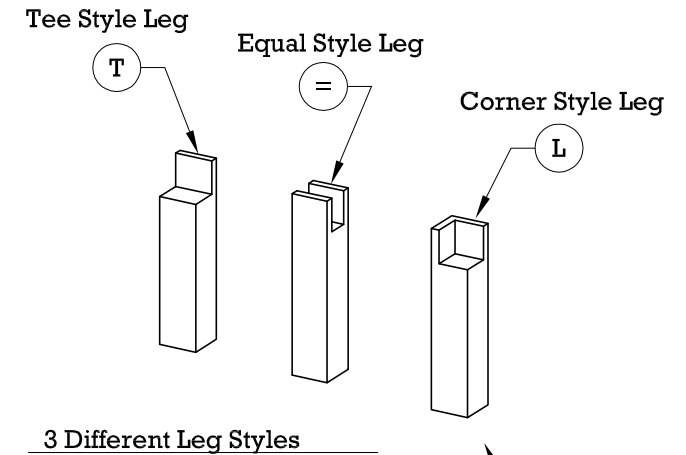

Platform 115 Assembled
3D View

"Skins" are rough cut 2x12 planks that are glued and screwed together in sections. Labeled with a lowercase s in front of their numbers. e.g. s115-A, s115-B, and s115-C

Planks are glued and screwed to cleats. Cleats are rough cut 2x offcut

Joists are not permanent. They are used to hold the gates together with screws. Labeled with a lowercase x in front of their numbers. e.g. x115-A

3 Different Leg Styles

Legs are cut from the 4x4 rough cut posts. The symbols will tip you off as to which style of leg you are dealing with.