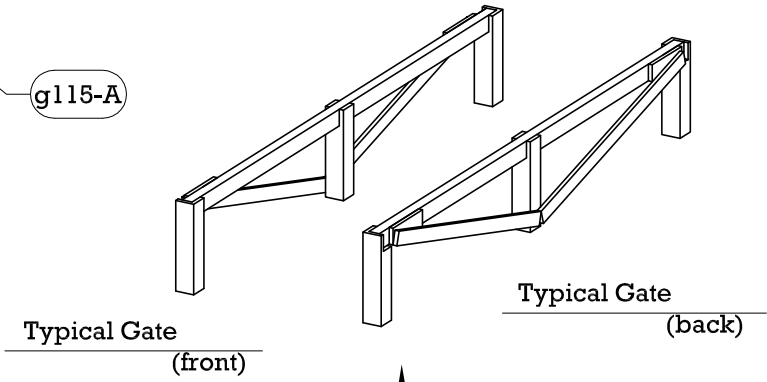

Platform 115 Assembled
3D View

"Skins" are rough cut 2x12 planks that are glued and screwed together in sections. Labeled with a lowercase s in front of their numbers. e.g. s115-A, s115-B, and s115-C

Planks are glued and screwed to cleats. Cleats are rough cut 2x offcut

Joists are not permanent. They are used to hold the gates together with screws. Labeled with a lowercase x in front of their numbers. e.g. x115-A

3 Different Leg Styles

Legs are cut from the 4x4 rough cut posts. The symbols will tip you off as to which style of leg you are dealing with.

Gates are glued & screwed together; they will always stay assembled. Labeled with a lowercase g in front of their numbers. e.g. g115-A