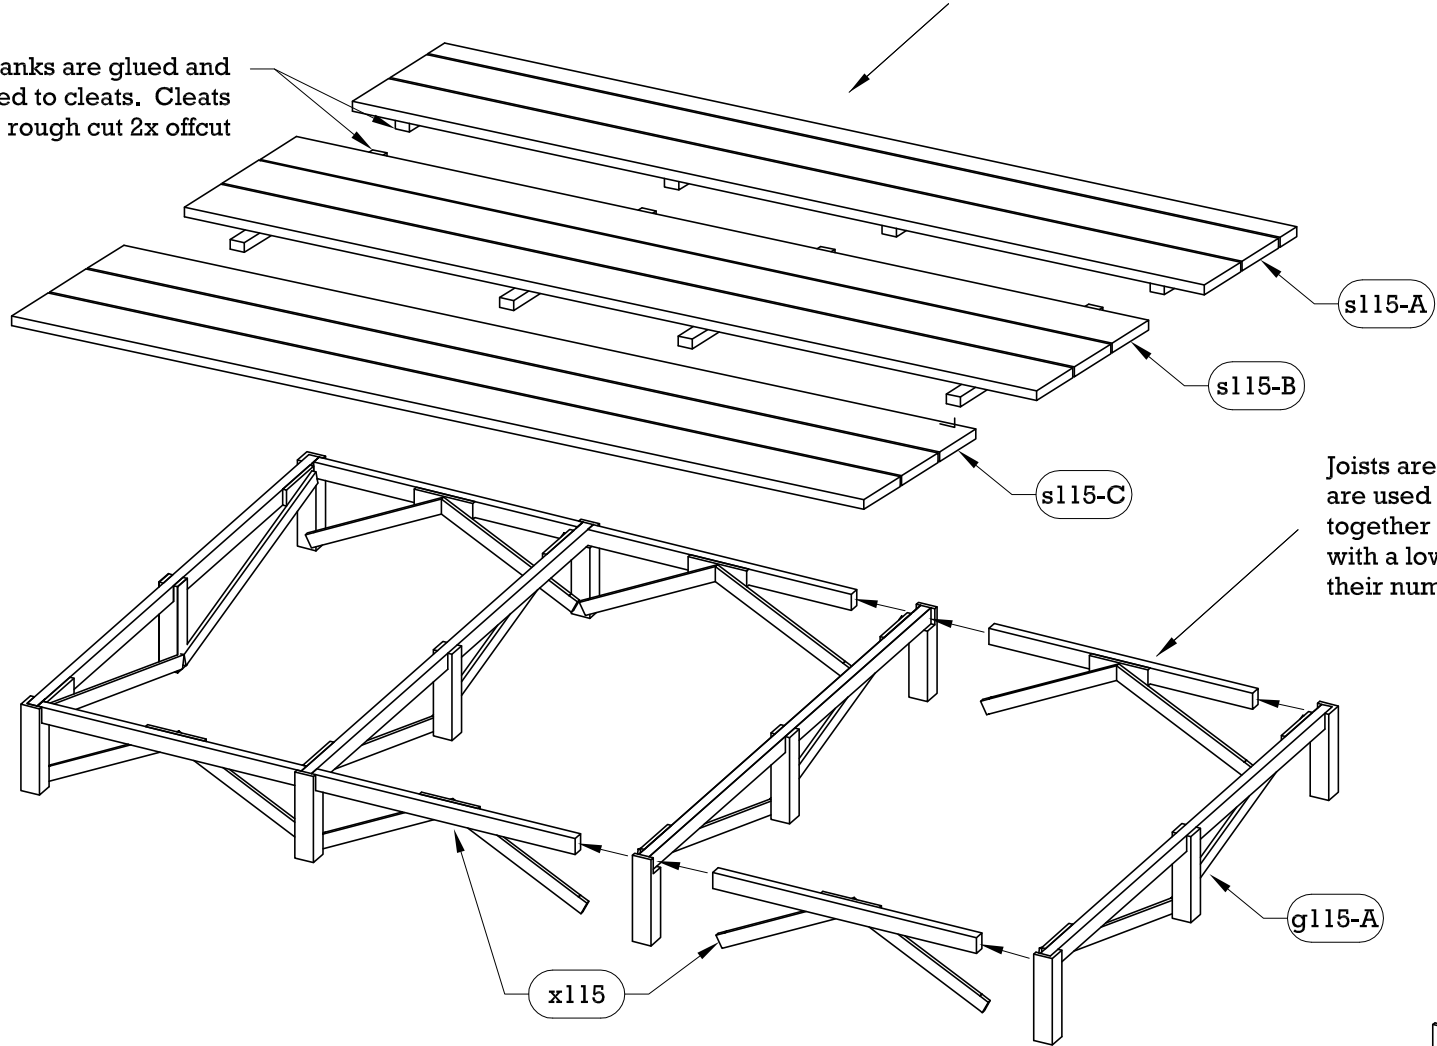

Platform 115 Assembled
3D View

"Skins" are rough cut 2x12 planks that are glued and screwed together in sections. Labeled with a lowercase s in front of their numbers. e.g. s115-A, s115-B, and s115-C

Planks are glued and screwed to cleats. Cleats are rough cut 2x offcut

Joists are not permanent. They are used to hold the gates together with screws. Labeled with a lowercase x in front of their numbers. e.g. x115-A

3 Different Leg Styles

Legs are cut from the 4x4 rough cut posts. The symbols will tip you off as to which style of leg you are dealing with.

Gates are glued & screwed together; they will always stay assembled. Labeled with a lowercase g in front of their numbers. e.g. g115-A